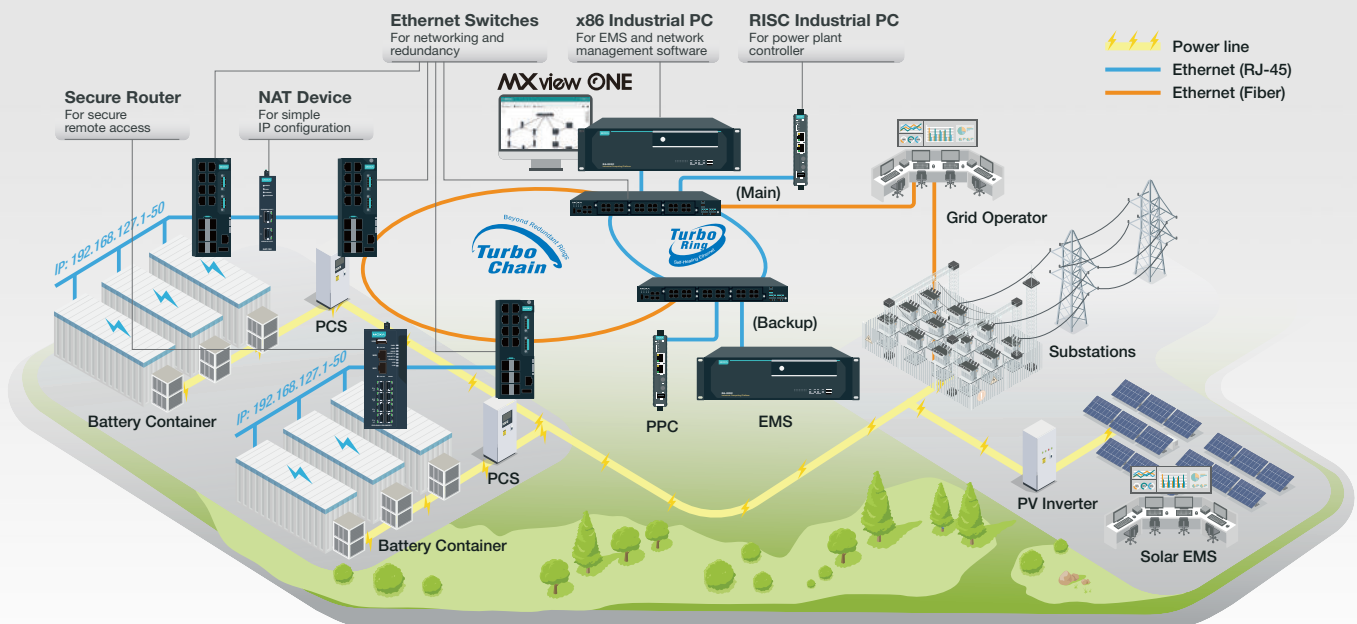

Harness the Flow

Conquering the flux and simplifying energy management

Coordinating Communication Between BESS, PCS, and EMS Is Difficult

The major hurdles are meeting deadlines and finding skilled professionals in network connectivity and the deployment of the appropriate energy storage assets.

A Complex Network Topology to Ensure Stable Operations and Smooth Management

Achieving the right balance between high availability and secure operations for BESS networks is an enormous challenge.

Moxa's Solutions for Grid-connected Battery Energy Storage Systems

Simplicity Speeding Up Project Turnaround

- Simplified Design**
Visualized monitoring and mass configuration tools to reduce commissioning time for EPC/SI
- Communication Professionals**
Deploying over 7,500 SASs and monitoring more than 10 GWh of BESS
- Agile Local Services**
Providing global network technical services to minimize engineers' workload