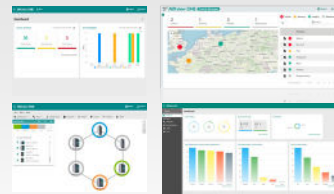

Power Plant Controllers

Arm-based Computers
The UC family for power plant controllers

BESS Network Management Software

MXview ONE
MXsecurity
MXview ONE
Central Manager
MXview Power

Your Trusted Partner in Automation