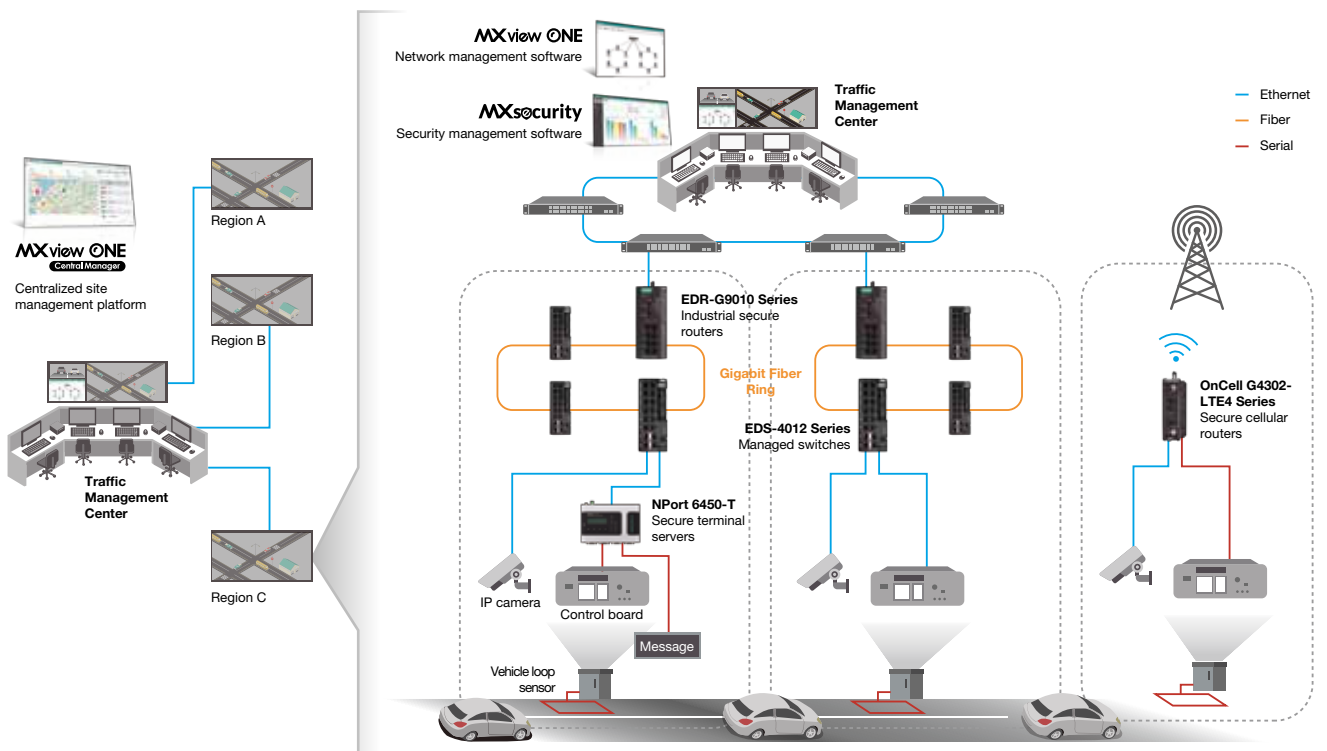

Easy to Manage

- Manage a wide range of different devices with the user-friendly MXview One network management software
- Centrally manage geographically scattered network sites with MXview One Central Manager

Easy to Secure

- Build secure connectivity with IEC 62443 certified devices
- Create a holistic network defense to protect the serial-to-network communication of your assets through data transmission encryption, packet filtering, and IDS/IPS
- Easily manage and configure network security assets with MXview One and MXsecurity

System Architecture

Tunnels and Highways

Intersections

Intelligent Transportation Product Portfolio

Network Infrastructure	L2/3 Managed/Unmanaged PoE Switches EDS-G4000/RKS-G4028/ EDS-2000 Series 	Modular Switches MDS-G4012-4XGS Series 	Secure Firewall Routers EDR-8010/G9010 Series 	Network Management Software 	Industrial Wireless AWK-3252A/AWK-1151C/ OnCell G4302 Series 	
Edge Computing & Controllers	OPC UA Server MX-AOPC UA Suite 	IIoT Controllers ioThinX 4530 Series 	IIoT Gateways AIG-101 Series 	Industrial Computers V2403C Series 		
Edge Connectivity	Remote I/O ioThinX 4510 Series 	Serial Device Servers NPort 6100/6200 Series 	PoE Injectors INJ-24A Series 	Protocol Gateways MGate 5135/5435 Series 	Media Converters IMC-21GA Series 	Video Encoders VPort 461A Series 