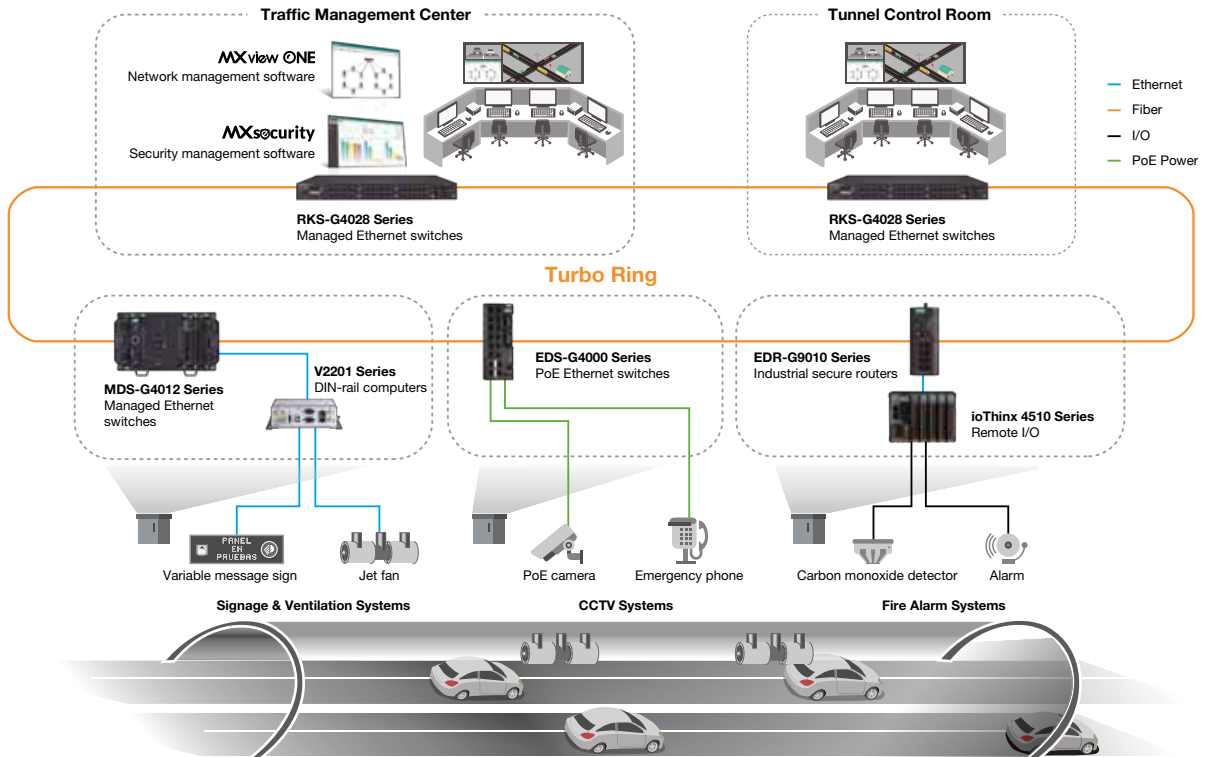

Easy to Use

- All ITS products support web configuration, no need for CLI
- Simplify mass deployments with the MXconfig software configuration tool
- Easily back up and restore configurations with the ABC Series tools

Easy to Manage

- Manage a wide range of different devices with the user-friendly MXview One network management software
- Centrally manage geographically scattered network sites with MXview One Central Manager

Easy to Secure

- Build secure connectivity with IEC 62443 certified devices
- Create a holistic network defense to protect the serial-to-network communication of your assets through data transmission encryption, packet filtering, and IDS/IPS
- Easily manage and configure network security assets with MXview One and MXsecurity

System Architecture

Tunnels and Highways

Intersections

Intelligent Transportation Product Portfolio

Network Infrastructure	L2/3 Managed/Unmanaged PoE Switches EDS-G4000/RKS-G4028/ EDS-2000 Series 	Modular Switches MDS-G4012-4XGS Series 	Secure Firewall Routers EDR-8010/G9010 Series 	Network Management Software 	Industrial Wireless AWK-3252A/AWK-1151C/ OnCell G4302 Series 	
Edge Computing & Controllers	OPC UA Server MX-AOPC UA Suite 	IIoT Controllers ioThinX 4530 Series 	IIoT Gateways AIG-101 Series 	Industrial Computers V2403C Series 		
Edge Connectivity	Remote I/O ioThinX 4510 Series 	Serial Device Servers NPort 6100/6200 Series 	PoE Injectors INJ-24A Series 	Protocol Gateways MGate 5135/5435 Series 	Media Converters IMC-21GA Series 	Video Encoders VPort 461A Series 